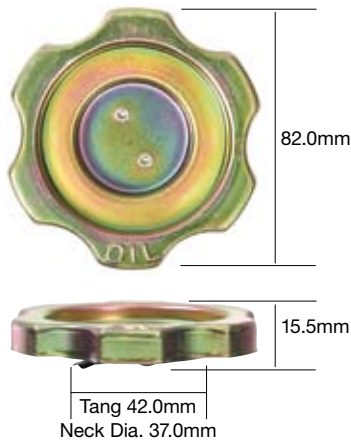

Style Metal bayonet

TOC508

Style Plastic push in

TOC509

Style Plastic bayonet

TOC510

Style Plastic screw (coarse thread)

TOC511

Style Plastic screw (fine thread)

TOC512

Style Plastic screw (fine thread)

TOC513

Style Plastic screw

TOC514

Style Rubber push in

TOC515

Style Plastic screw (M32 x 3.5 thread)

TOC516

Style Metal bayonet

TOC517

Style Plastic screw (coarse thread)

TOC518

Style Rubber push in

TOC519